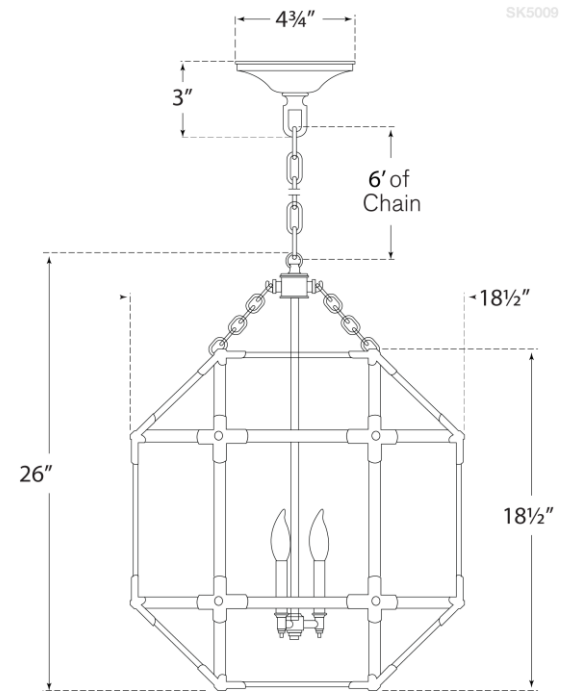

SPEC SHEET

Morris Medium Lantern

Item # SK 5009AZ-WG

Designer: Suzanne Kasler

Height: 26"

Width: 18.5"

Canopy: 4.75" Round

Finishes: AZ, GI, PN

Glass Options: CG, FG, WG

Socket: 3 - E12 Candelabra

Wattage: 3 - 60 C

SK5009